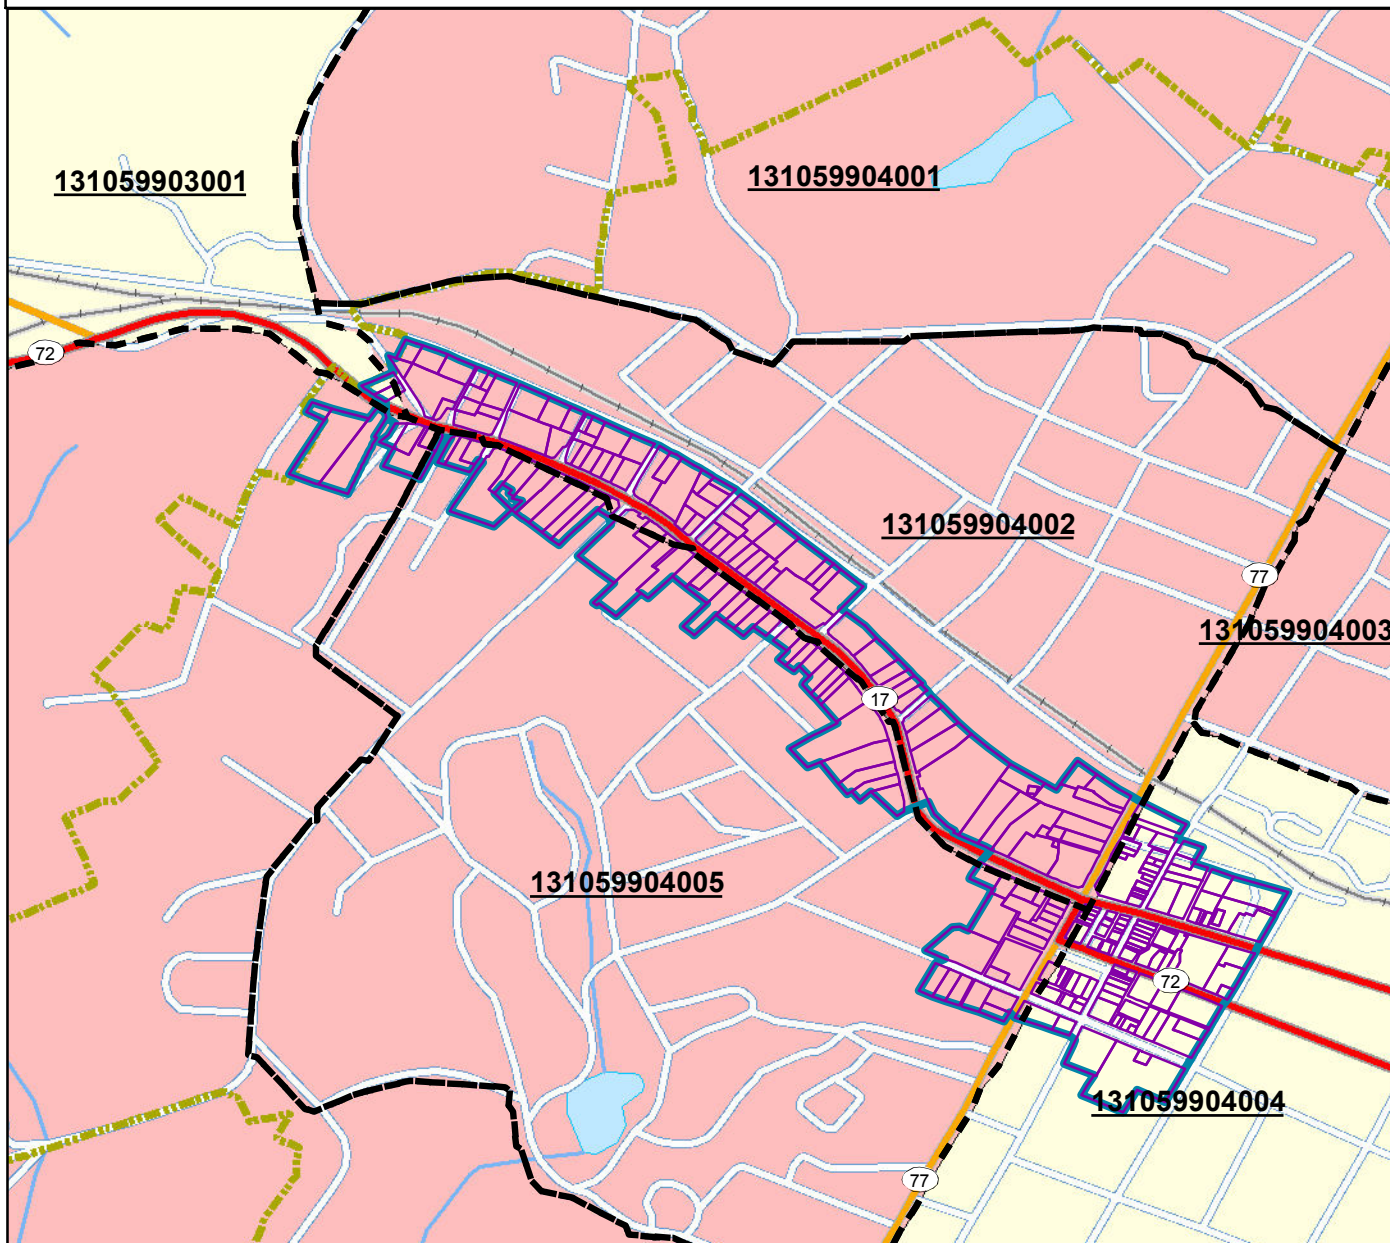

Official Opportunity Zone map for - City of Elberton

Legend

- Opportunity zone
- Parcels
- Redevelopment Area
- City Boundary
- 0% - 14.9%
- 15.0% - 100%
- Adjacent block group